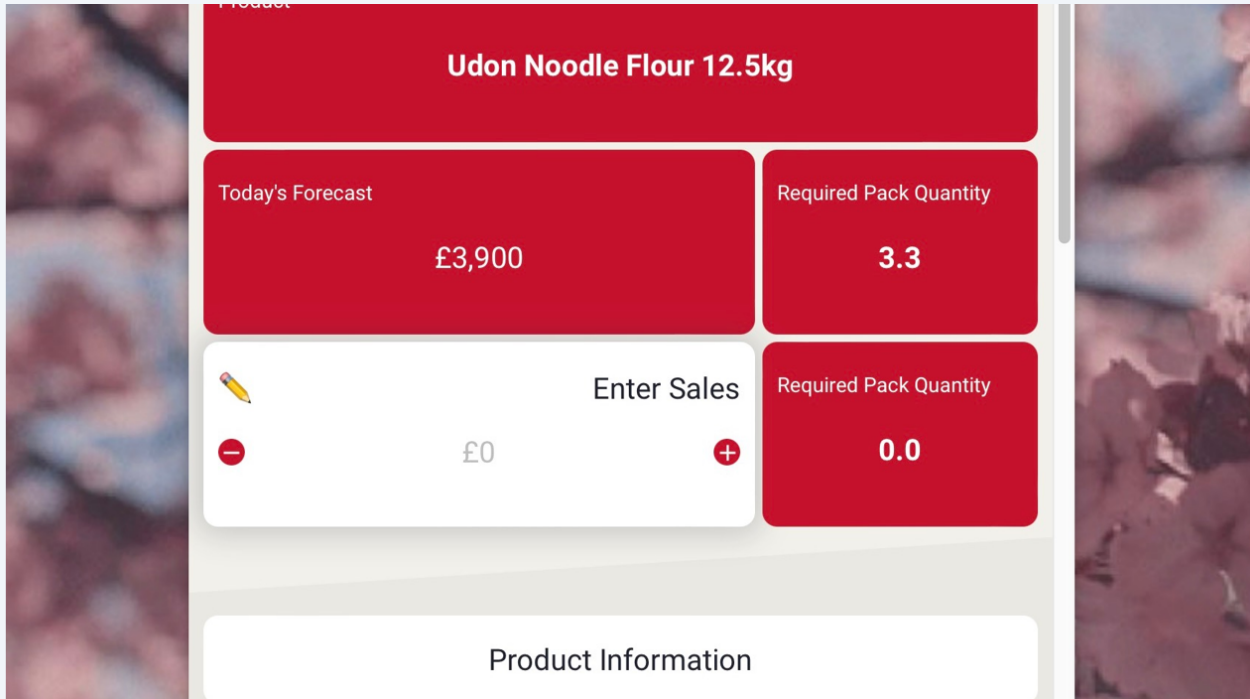

6

You can see the product name, today's forecast and the required pack quantity for today.