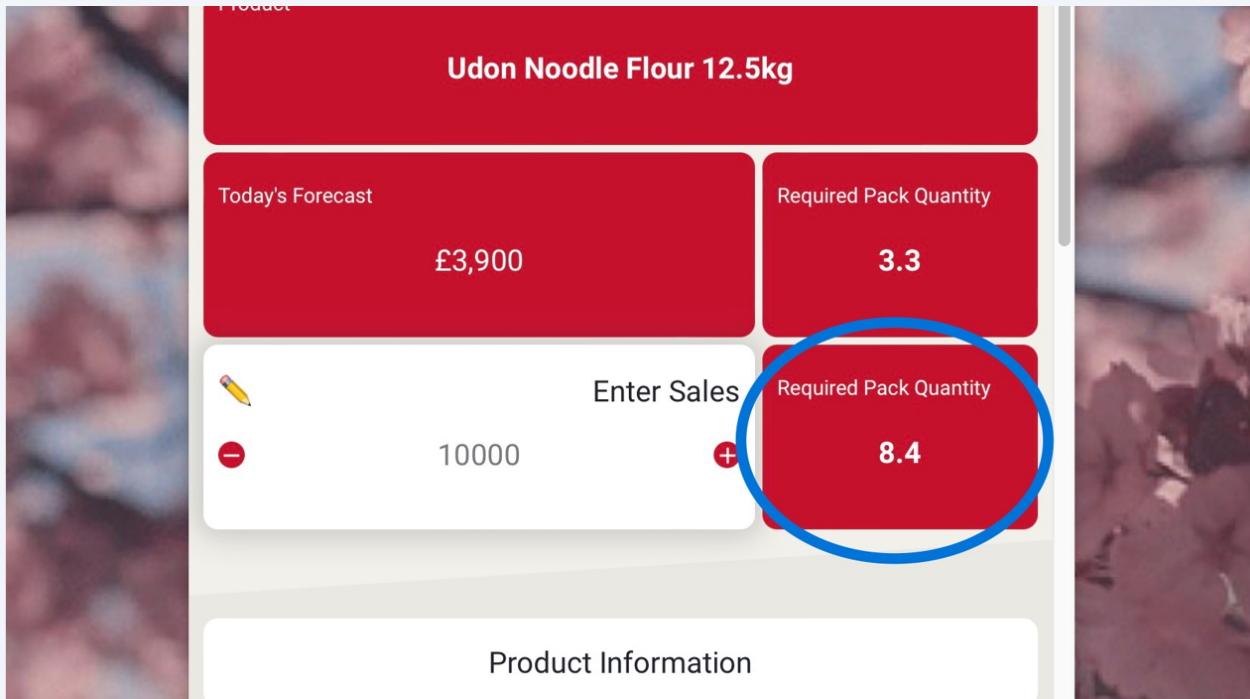

6

You can see the product name, today's forecast and the required pack quantity for today.

7

To see how much you'll sell for a different daily sales amount, enter the figure here.

8 You can now see how much you'll need for the adjusted daily sales amount.

9 Product Information shows you Pack Size (the number of units in each pack), Product Code, Display (the number of units you should have on display for this product), Key Line (this applies an ordering buffer to ensure you never run out) and Defrost (whether the product is a defrost item or not).