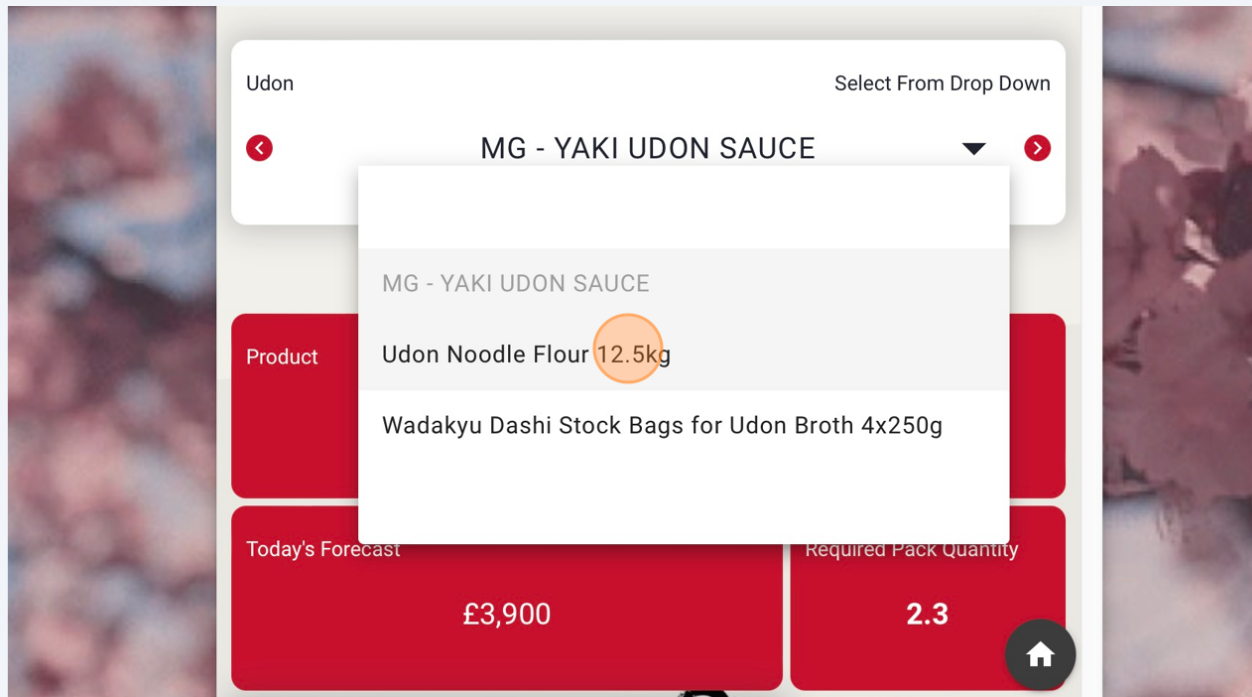

## 1 From Home Screen

2 Click "Product Search"

3 Click the Input Product Name text field and type in the name of the product you are searching for

4 Click here

5 Select the correct product from the drop down options.