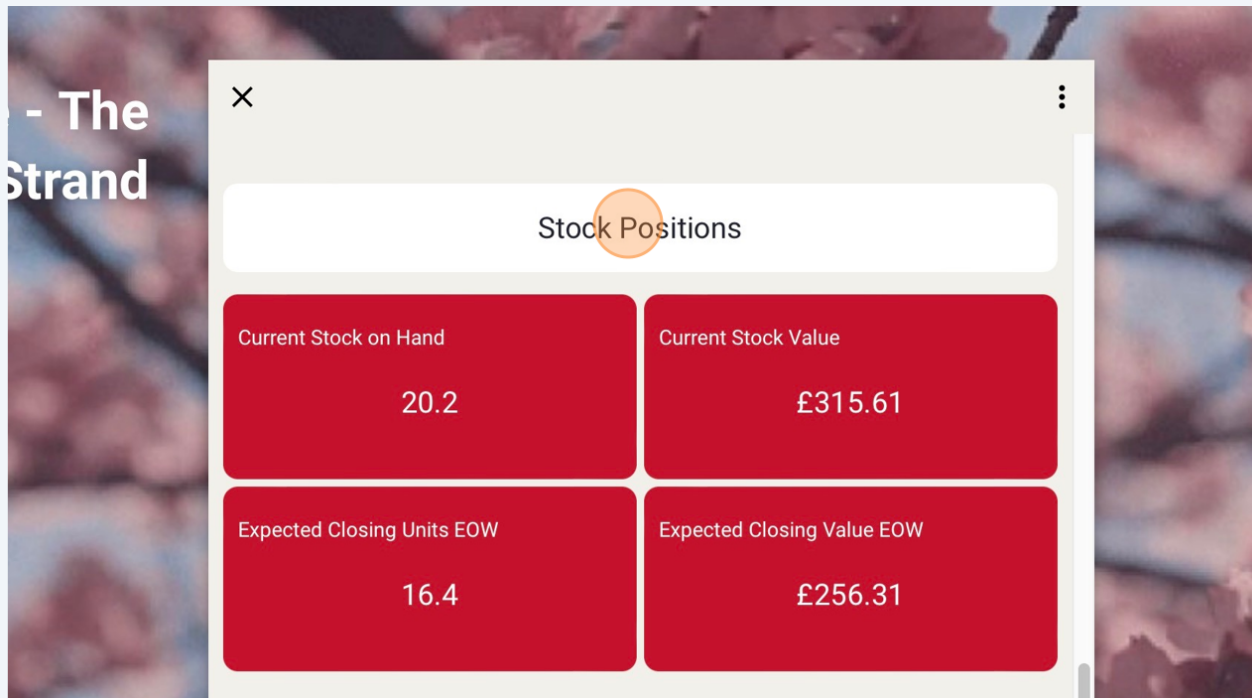

9 Product Information shows you Pack Size (the number of units in each pack), Product Code, Display (the number of units you should have on display for this product), Key Line (this applies an ordering buffer to ensure you never run out) and Defrost (whether the product is a defrost item or not).

10

Delivery Schedule show you the same information as the Weekly Order section - how much you need to order for each day.

11

Stock Positions shows you your last declared stock on hand in units and cash value for this product. It then shows you the expected closing positions for the end of the week based on you ordering the suggested order quantities and hitting your sales forecast.